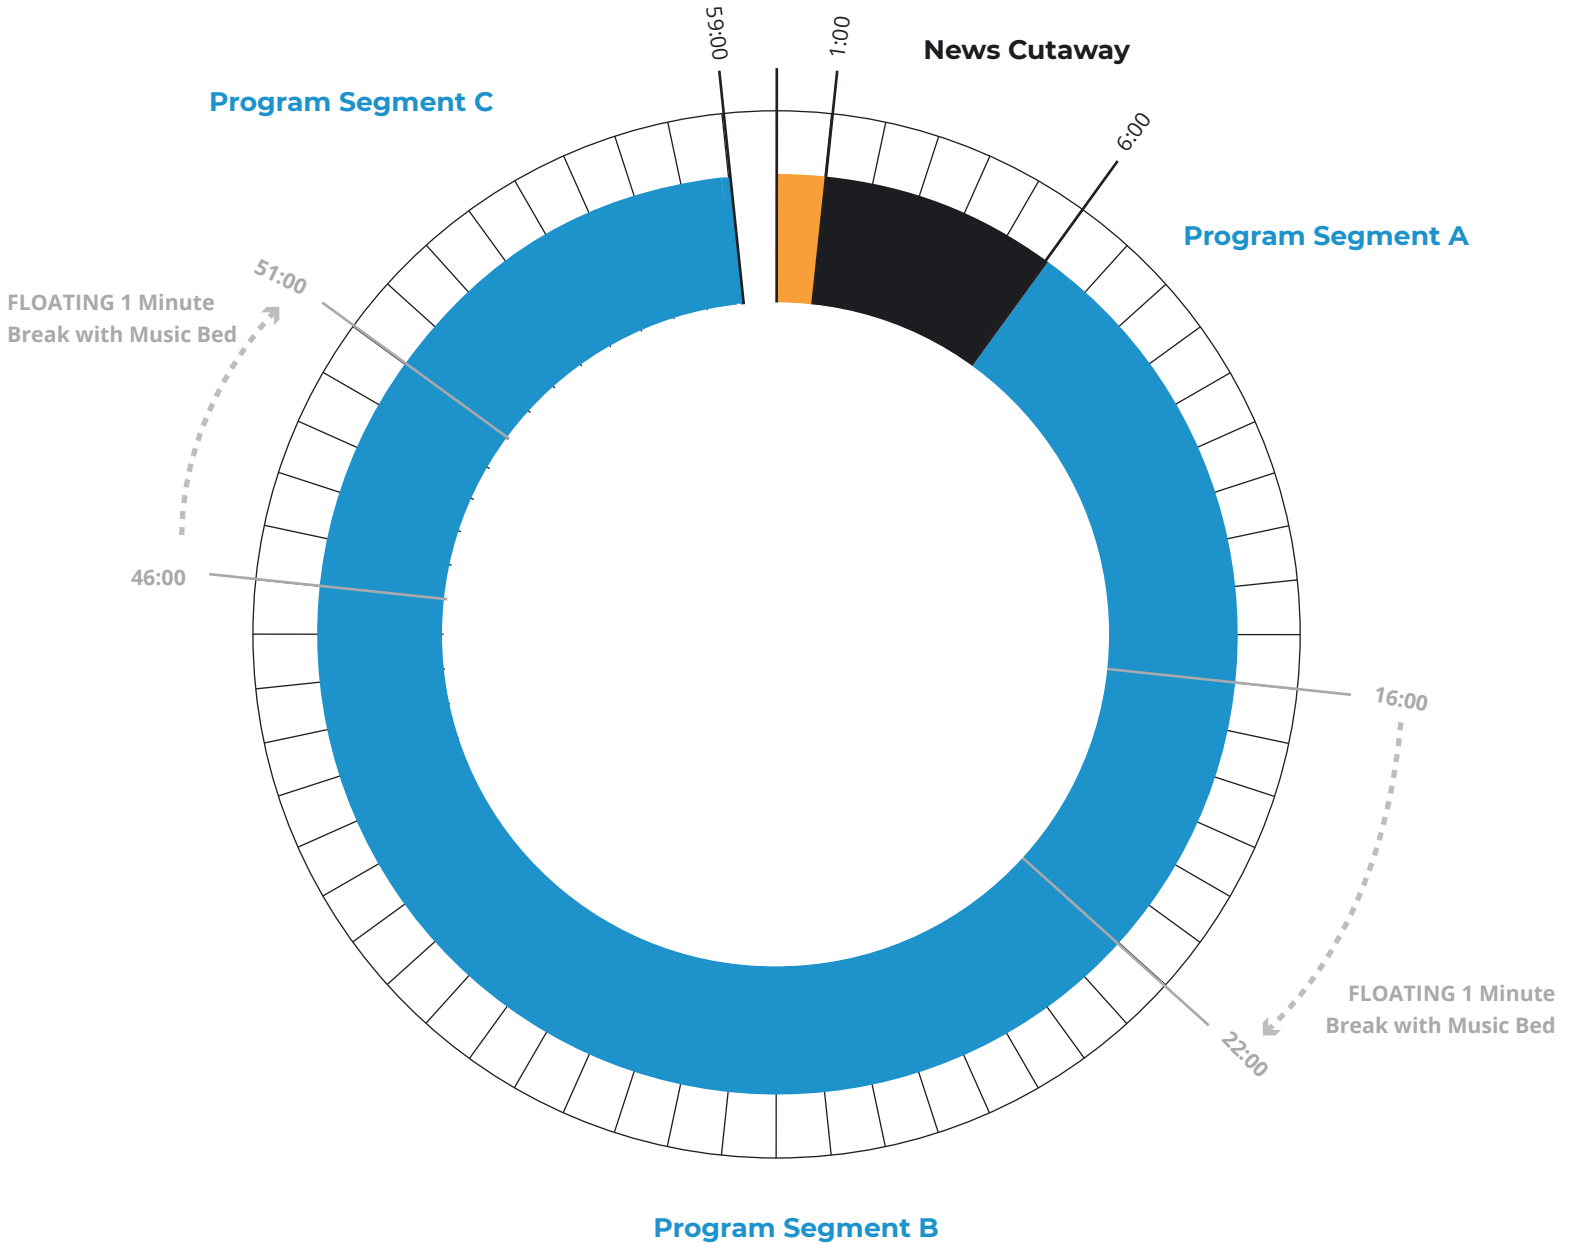

# Radio Program Clock

Live Wire (00:00 - 59:00)

Program End    Program Open / Billboard

- Segment
- News Cutaway
- Billboard