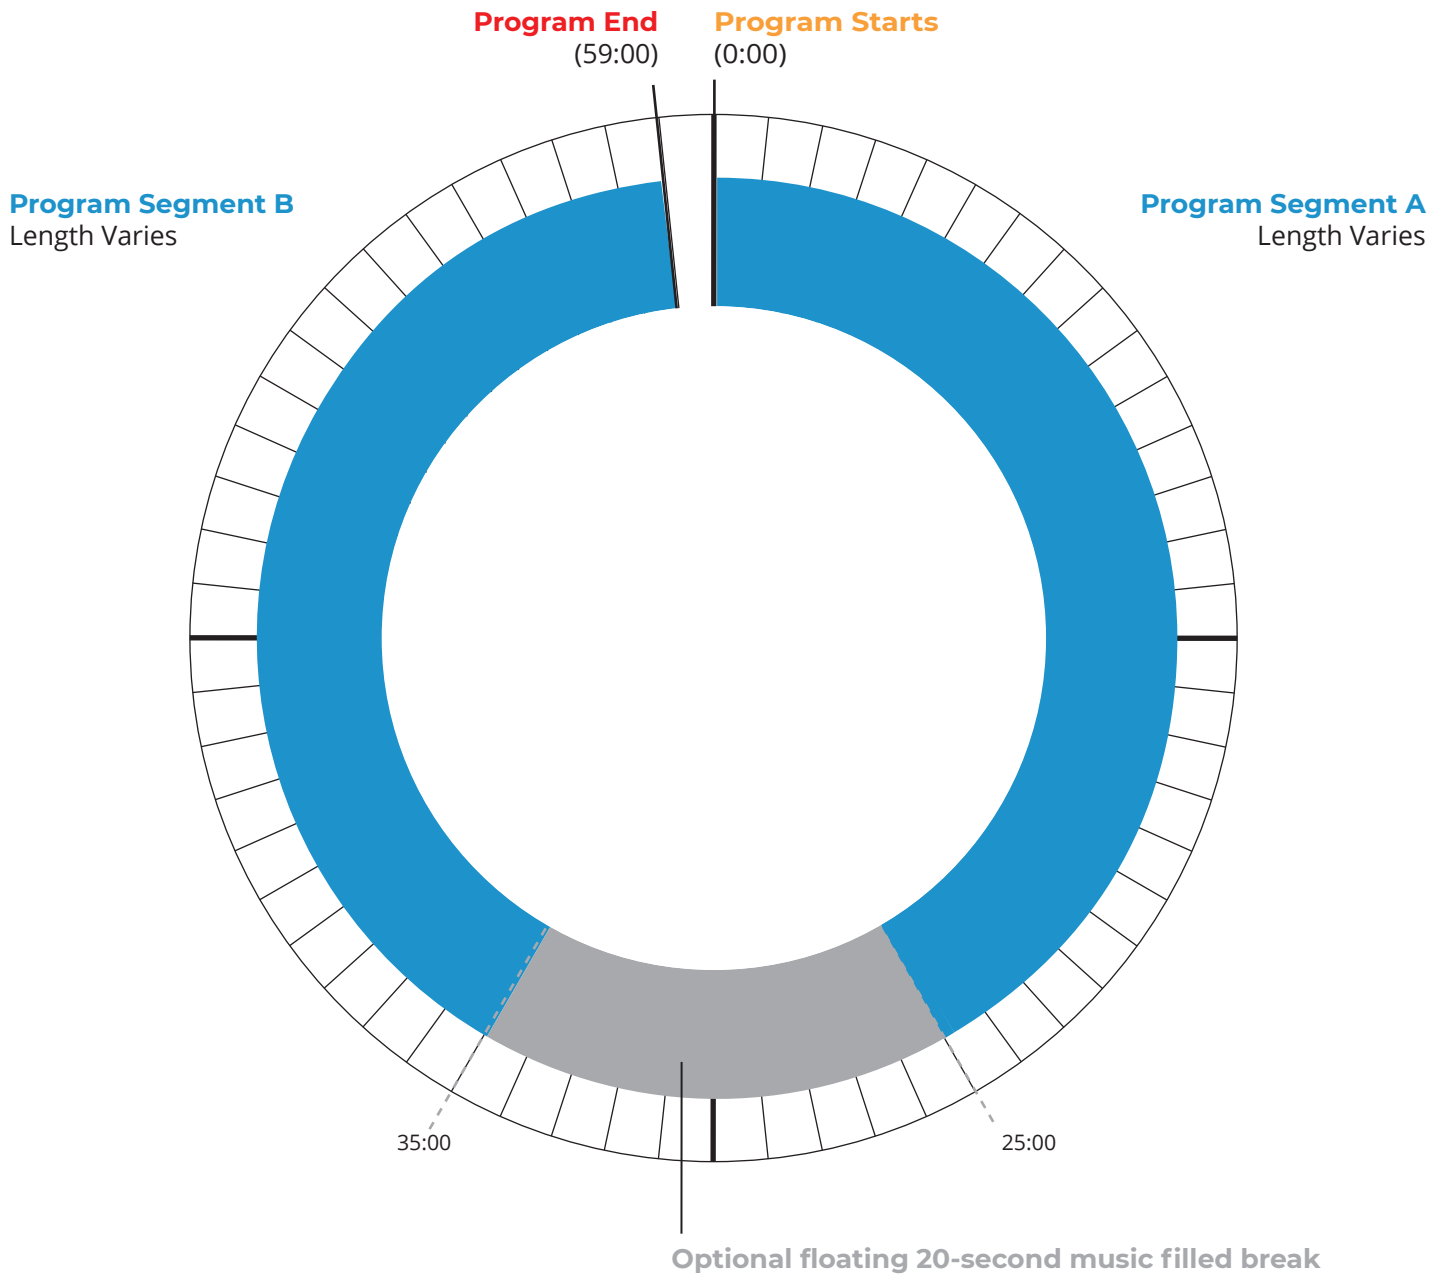

# Radio Program Clock

Afropop Worldwide (00:00 - 59:00)

'Afropop Worldwide' is a 59-minute music program with a 20-second music filled ID break that falls between 25 and 35 minutes into the hour. The outcue before the break is always, "I'm Georges Collinet. You're listening to 'Afropop Worldwide' from PRX."

It is followed by music and talk that leads into the next segment.

The exact placement of the break in each show is listed in the weekly Timings and Cues on the DACS.

- Segment
- Floating Music Bed Break